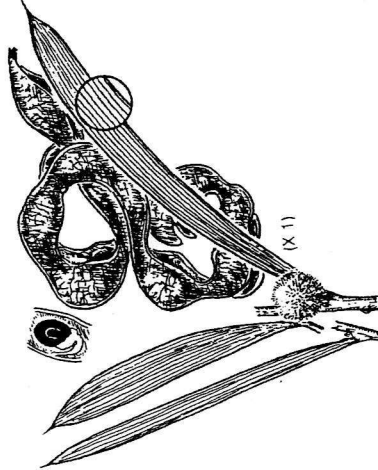

***Acacia salicina* (Cooba)**
 Small tree to 12m. Willowy, pendulous green foliage.

***Acacia stenophylla* (River Cooba)**
 Weeping branches with phyllodes to 40cm long; on periodically flooded soils

***Acacia pendula* (Myall/Weeping Myall)**
 Shrub/tree to 10m; silver foliage on willowy yellow branchlets

***Acacia oswaldii* (Miljee)**
 Leaves with fine parallel veins and sharp points.

***Acacia implexa* (Hickory Wattle)**
 Small tree to 15m. Curved sickle shaped dark green phyllodes.