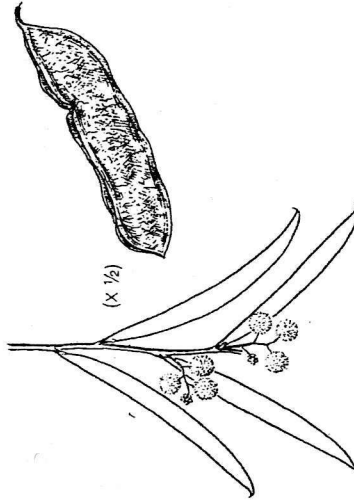

Green foliage often shiny and sticky, with two main veins.

Acacia flexifolia (Bent-leaf wattle)

Dense round shrub, phyllodes with distinct bend at base.

Acacia buxifolia (Box-leaf wattle)

Dull pale greyish-green phyllodes with sharp point at end.

***Acacia homalophylla* (Yarran)**
 to 10m tall; smooth dull grey or pale green foliage

***Acacia doratoxylan* (Currawang)**
 Divided juvenile leaves sometimes persist; dark green phyllodes to 20cm

***Acacia leucoclada* (Northern Silver Wattle)**
 Small tree to 10m. Bluish-green foliage.

***Acacia salicina* (Cooba)**
 Small tree to 12m. Willowy, pendulous green foliage.

***Acacia stenophylla* (River Cooba)**
 Weeping branches with phyllodes to 40cm long; on periodically flooded soils

***Acacia pendula* (Myall/Weeping Myall)**
 Shrub/tree to 10m; silver foliage on willowy yellow branchlets

***Acacia oswaldii* (Miljee)**
 Leaves with fine parallel veins and sharp points.

***Acacia implexa* (Hickory Wattle)**
 Small tree to 15m. Curved sickle shaped dark green phyllodes.