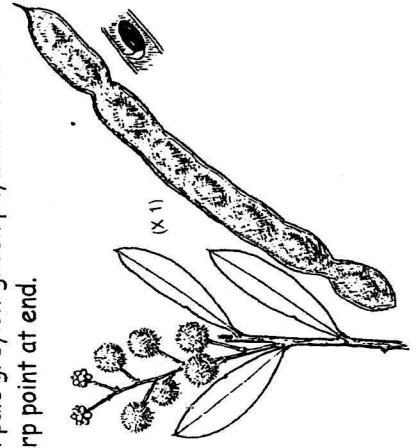

Acacia hakeoides (Hakea Wattle)

Green foliage, phyllodes broadest beyond the middle.

Acacia lineata (Streaked Wattle)

Dense round shrub, stiff erect phyllodes, finely hairy.

Acacia verniciflua (Varnish Wattle)

Green foliage often shiny and sticky, with two main veins.

Acacia flexifolia (Bent-leaf wattle)

Dense round shrub, phyllodes with distinct bend at base.

Acacia buxifolia (Box-leaf wattle)

Dull pale greyish-green phyllodes with sharp point at end.

***Acacia homalophylla* (Yarran)**
 to 10m tall; smooth dull grey or pale green foliage

***Acacia doratoxylan* (Currawang)**
 Divided juvenile leaves sometimes persist; dark green phyllodes to 20cm

***Acacia leucoclada* (Northern Silver Wattle)**
 Small tree to 10m. Bluish-green foliage.

***Acacia salicina* (Cooba)**
 Small tree to 12m. Willowy, pendulous green foliage.

***Acacia stenophylla* (River Cooba)**
 Weeping branches with phyllodes to 40cm long; on periodically flooded soils

***Acacia pendula* (Myall/Weeping Myall)**
 Shrub/tree to 10m; silver foliage on willowy yellow branchlets