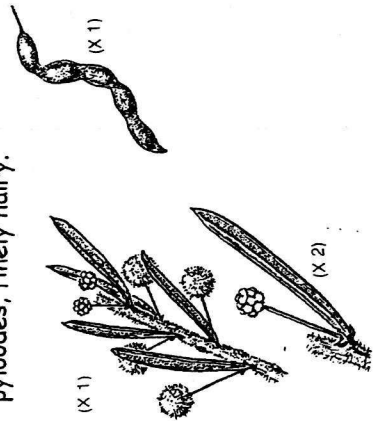

Wattles of the Mid-Lachlan Slopes Bioregion

This is a pictorial representation of some of the most common wattles (*Acacia species*) occurring in the upper and lower slope bioregions of the Mid-Lachlan. Diagrams are reproduced from Costermans, L (1989). Native trees and shrubs of South-eastern Australia. Weldon Press. Refer to Costermans for full species descriptions and species distribution maps.

Acacia deanei
(Deane's Wattle)

Young shoots often yellowish

Acacia decora (Western Golden Wattle)

Grey-green foliage

Acacia spectabilis
(Mudgee Wattle)

Bark usually whitish, grey-green foliage on weak spreading branches.

Acacia hakeoides (Hakea Wattle)

Green foliage, phyllodes broadest beyond the middle.

Acacia lineata (Streaked Wattle)

Dense round shrub, stiff erect phyllodes, finely hairy.

Acacia verniciflua (Varnish Wattle)

Green foliage often shiny and sticky, with two main veins.

Acacia flexifolia (Bent-leaf wattle)

Dense round shrub, phyllodes with distinct bend at base.

Acacia buxifolia (Box-leaf wattle)

Dull pale greyish-green phyllodes with sharp point at end.