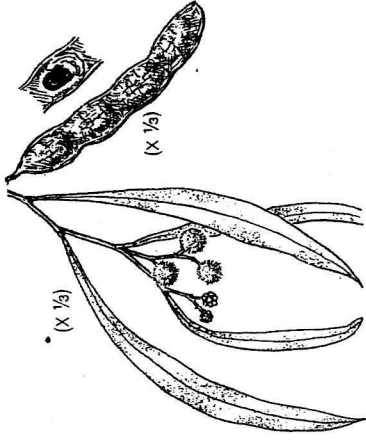

Green foliage often shiny and sticky, with two main veins.

Acacia flexifolia (Bent-leaf wattle)

Dense round shrub, phyllodes with distinct bend at base.

Acacia buxifolia (Box-leaf wattle)

Dull pale greyish-green phyllodes with sharp point at end.

***Acacia homalophylla* (Yarran)**
 to 10m tall; smooth dull grey or pale green foliage

***Acacia doratoxylan* (Currawang)**
 Divided juvenile leaves sometimes persist; dark green phyllodes to 20cm

***Acacia leucoclada* (Northern Silver Wattle)**
 Small tree to 10m. Bluish-green foliage.

***Acacia salicina* (Cooba)**
 Small tree to 12m. Willowy, pendulous green foliage.

***Acacia stenophylla* (River Cooba)**
 Weeping branches with phyllodes to 40cm long; on periodically flooded soils

***Acacia pendula* (Myall/Weeping Myall)**
 Shrub/tree to 10m; silver foliage on willowy yellow branchlets

***Acacia oswaldii* (Miljee)**
 Leaves with fine parallel veins and sharp points.

***Acacia implexa* (Hickory Wattle)**
 Small tree to 15m. Curved sickle shaped dark green phyllodes.