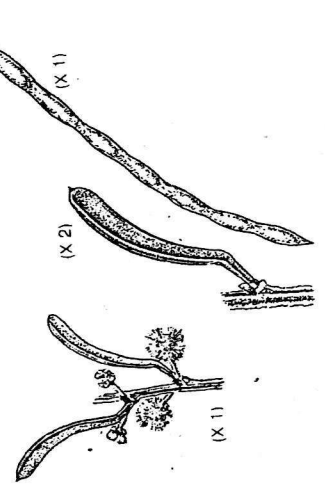

Acacia deanei
(Deane's Wattle)

Young shoots often yellowish

Acacia decora (Western Golden Wattle)

Grey-green foliage

Acacia spectabilis
(Mudgee Wattle)

Bark usually whitish, grey-green foliage on weak spreading branches.

Acacia hakeoides (Hakea Wattle)

Green foliage, phyllodes broadest beyond the middle.

Acacia lineata (Streaked Wattle)

Dense round shrub, stiff erect phyllodes, finely hairy.

Acacia verniciflua (Varnish Wattle)

Green foliage often shiny and sticky, with two main veins.

Acacia flexifolia (Bent-leaf wattle)

Dense round shrub, phyllodes with distinct bend at base.

Acacia buxifolia (Box-leaf wattle)

Dull pale greyish-green phyllodes with sharp point at end.

***Acacia homalophylla* (Yarran)**
 to 10m tall; smooth dull grey or pale green foliage

***Acacia doratoxylan* (Currawang)**
 Divided juvenile leaves sometimes persist; dark green phyllodes to 20cm

***Acacia leucoclada* (Northern Silver Wattle)**
 Small tree to 10m. Bluish-green foliage.