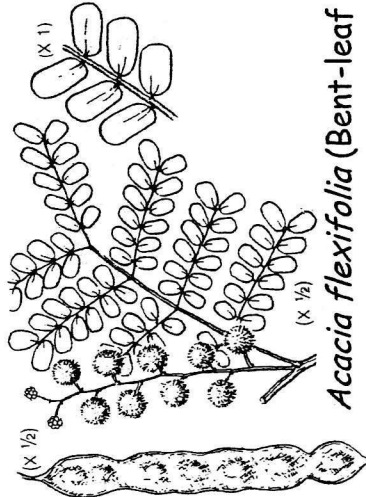

Wattles of the Mid-Lachlan Slopes Bioregion

This is a pictorial representation of some of the most common wattles (*Acacia species*) occurring in the upper and lower slope bioregions of the Mid-Lachlan. Diagrams are reproduced from Costermans, L (1989). Native trees and shrubs of South-eastern Australia. Weldon Press. Refer to Costermans for full species descriptions and species distribution maps.

Acacia deanei
(Deane's Wattle)

Young shoots often yellowish

Acacia decora (Western Golden Wattle)

Grey-green foliage

Acacia spectabilis
(Mudgee Wattle)

Bark usually whitish, grey-green foliage on weak spreading branches.

Acacia hakeoides (Hakea Wattle)

Green foliage, phyllodes broadest beyond the middle.

Acacia lineata (Streaked Wattle)

Dense round shrub, stiff erect phyllodes, finely hairy.

Acacia verniciflua (Varnish Wattle)

Green foliage often shiny and sticky, with two main veins.

Acacia flexifolia (Bent-leaf wattle)

Dense round shrub, phyllodes with distinct bend at base.

Acacia buxifolia (Box-leaf wattle)

Dull pale greyish-green phyllodes with sharp point at end.