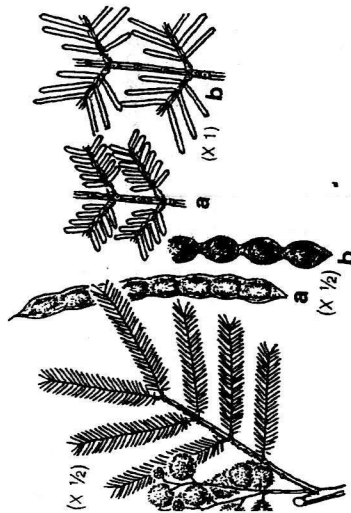

Wattles of the Mid-Lachlan Slopes Bioregion

This is a pictorial representation of some of the most common wattles (*Acacia species*) occurring in the upper and lower slope bioregions of the Mid-Lachlan. Diagrams are reproduced from Costermans, L (1989). Native trees and shrubs of South-eastern Australia. Weldon Press. Refer to Costermans for full species descriptions and species distribution maps.

Acacia deanei
(Deane's Wattle)

Young shoots often yellowish

Acacia decora (Western Golden Wattle)

Grey-green foliage

Acacia spectabilis
(Mudgee Wattle)

Bark usually whitish, grey-green foliage on weak spreading branches.

Acacia hakeoides (Hakea Wattle)

Green foliage, phyllodes broadest beyond the middle.

Acacia lineata (Streaked Wattle)

Dense round shrub, stiff erect phyllodes, finely hairy.

Acacia verniciflua (Varnish Wattle)

***Acacia oswaldii* (Miljee)**
 Leaves with fine parallel veins and sharp points.

***Acacia implexa* (Hickory Wattle)**
 Small tree to 15m. Curved sickle shaped dark green phyllodes.