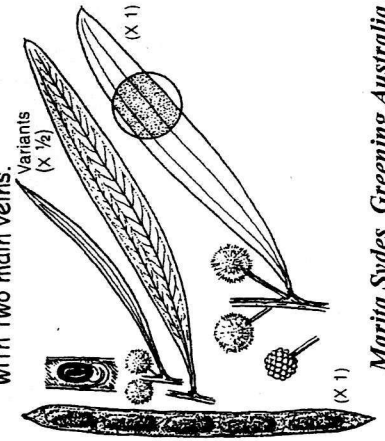

Wattles of the Mid-Lachlan Slopes Bioregion

This is a pictorial representation of some of the most common wattles (*Acacia species*) occurring in the upper and lower slope bioregions of the Mid-Lachlan. Diagrams are reproduced from Costermans, L (1989). Native trees and shrubs of South-eastern Australia. Weldon Press. Refer to Costermans for full species descriptions and species distribution maps.

Acacia deanei
(Deane's Wattle)

Young shoots often yellowish

Acacia decora (Western Golden Wattle)

Grey-green foliage

Acacia spectabilis
(Mudgee Wattle)

Bark usually whitish, grey-green foliage on weak spreading branches.

Acacia hakeoides (Hakea Wattle)

Green foliage, phyllodes broadest beyond the middle.

Acacia lineata (Streaked Wattle)

Dense round shrub, stiff erect phyllodes, finely hairy.

Acacia verniciflua (Varnish Wattle)

Green foliage often shiny and sticky, with two main veins.

Acacia flexifolia (Bent-leaf wattle)

Dense round shrub, phyllodes with distinct bend at base.

Acacia buxifolia (Box-leaf wattle)

Dull pale greyish-green phyllodes with sharp point at end.