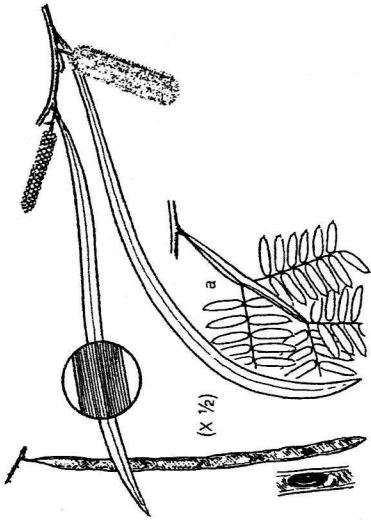

Acacia hakeoides (Hakea Wattle)

Green foliage, phyllodes broadest beyond the middle.

Acacia lineata (Streaked Wattle)

Dense round shrub, stiff erect phyllodes, finely hairy.

Acacia verniciflua (Varnish Wattle)

Green foliage often shiny and sticky, with two main veins.

Acacia flexifolia (Bent-leaf wattle)

Dense round shrub, phyllodes with distinct bend at base.

Acacia buxifolia (Box-leaf wattle)

Dull pale greyish-green phyllodes with sharp point at end.

***Acacia homalophylla* (Yarran)**
 to 10m tall; smooth dull grey or pale green foliage

***Acacia doratoxylan* (Currawang)**
 Divided juvenile leaves sometimes persist; dark green phyllodes to 20cm

***Acacia leucoclada* (Northern Silver Wattle)**
 Small tree to 10m. Bluish-green foliage.

***Acacia salicina* (Cooba)**
 Small tree to 12m. Willowy, pendulous green foliage.

***Acacia stenophylla* (River Cooba)**
 Weeping branches with phyllodes to 40cm long; on periodically flooded soils

***Acacia pendula* (Myall/Weeping Myall)**
 Shrub/tree to 10m; silver foliage on willowy yellow branchlets