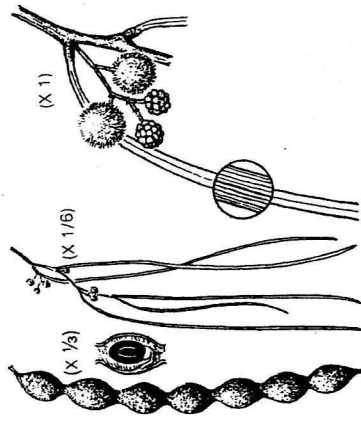

Green foliage often shiny and sticky, with two main veins.

Acacia flexifolia (Bent-leaf wattle)

Dense round shrub, phyllodes with distinct bend at base.

Acacia buxifolia (Box-leaf wattle)

Dull pale greyish-green phyllodes with sharp point at end.

***Acacia homalophylla* (Yarran)**
 to 10m tall; smooth dull grey or pale green foliage

***Acacia doratoxylan* (Currawang)**
 Divided juvenile leaves sometimes persist; dark green phyllodes to 20cm

***Acacia leucoclada* (Northern Silver Wattle)**
 Small tree to 10m. Bluish-green foliage.

***Acacia salicina* (Cooba)**
 Small tree to 12m. Willowy, pendulous green foliage.

***Acacia stenophylla* (River Cooba)**
 Weeping branches with phyllodes to 40cm long; on periodically flooded soils

***Acacia pendula* (Myall/Weeping Myall)**
 Shrub/tree to 10m; silver foliage on willowy yellow branchlets

***Acacia oswaldii* (Miljee)**
 Leaves with fine parallel veins and sharp points.

***Acacia implexa* (Hickory Wattle)**
 Small tree to 15m. Curved sickle shaped dark green phyllodes.