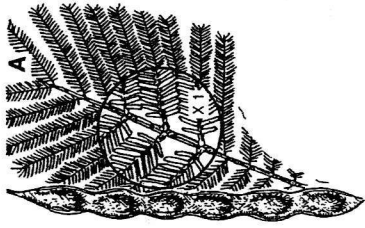

Acacia hakeoides (Hakea Wattle)

Green foliage, phyllodes broadest beyond the middle.

Acacia lineata (Streaked Wattle)

Dense round shrub, stiff erect phyllodes, finely hairy.

Acacia verniciflua (Varnish Wattle)

Green foliage often shiny and sticky, with two main veins.

Acacia flexifolia (Bent-leaf wattle)

Dense round shrub, phyllodes with distinct bend at base.

Acacia buxifolia (Box-leaf wattle)

Dull pale greyish-green phyllodes with sharp point at end.

***Acacia homalophylla* (Yarran)**
 to 10m tall; smooth dull grey or pale green foliage

***Acacia doratoxylan* (Currawang)**
 Divided juvenile leaves sometimes persist; dark green phyllodes to 20cm

***Acacia leucoclada* (Northern Silver Wattle)**
 Small tree to 10m. Bluish-green foliage.