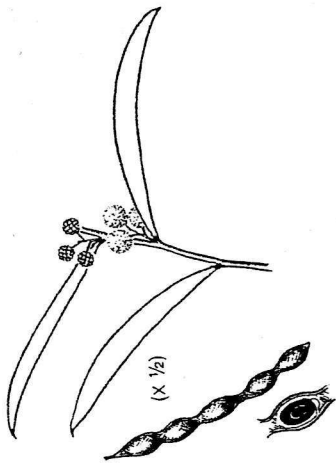

Acacia hakeoides (Hakea Wattle)

Green foliage, phyllodes broadest beyond the middle.

Acacia lineata (Streaked Wattle)

Dense round shrub, stiff erect phyllodes, finely hairy.

Acacia verniciflua (Varnish Wattle)

Green foliage often shiny and sticky, with two main veins.

Acacia flexifolia (Bent-leaf wattle)

Dense round shrub, phyllodes with distinct bend at base.

Acacia buxifolia (Box-leaf wattle)

Dull pale greyish-green phyllodes with sharp point at end.

***Acacia homalophylla* (Yarran)**
 to 10m tall; smooth dull grey or pale green foliage

***Acacia doratoxylan* (Currawang)**
 Divided juvenile leaves sometimes persist; dark green phyllodes to 20cm

***Acacia leucoclada* (Northern Silver Wattle)**
 Small tree to 10m. Bluish-green foliage.

***Acacia oswaldii* (Miljee)**
 Leaves with fine parallel veins and sharp points.

***Acacia implexa* (Hickory Wattle)**
 Small tree to 15m. Curved sickle shaped dark green phyllodes.