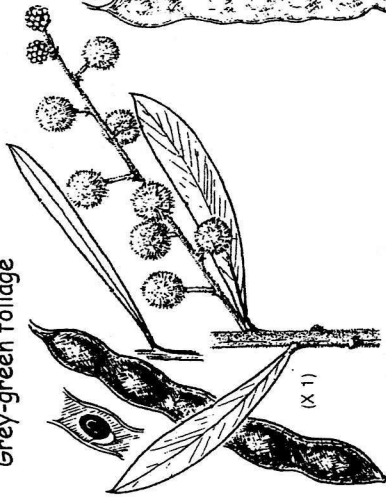

Wattles of the Mid-Lachlan Slopes Bioregion

This is a pictorial representation of some of the most common wattles (*Acacia species*) occurring in the upper and lower slope bioregions of the Mid-Lachlan. Diagrams are reproduced from Costermans, L (1989). Native trees and shrubs of South-eastern Australia. Weldon Press. Refer to Costermans for full species descriptions and species distribution maps.

Acacia deanei
(Deane's Wattle)

Young shoots often yellowish

Acacia decora (Western Golden Wattle)

Grey-green foliage

Acacia spectabilis
(Mudgee Wattle)

Bark usually whitish, grey-green foliage on weak spreading branches.

Acacia hakeoides (Hakea Wattle)

Green foliage, phyllodes broadest beyond the middle.

Acacia lineata (Streaked Wattle)

Dense round shrub, stiff erect phyllodes, finely hairy.

Acacia verniciflua (Varnish Wattle)

***Acacia oswaldii* (Miljee)**
 Leaves with fine parallel veins and sharp points.

***Acacia implexa* (Hickory Wattle)**
 Small tree to 15m. Curved sickle shaped dark green phyllodes.